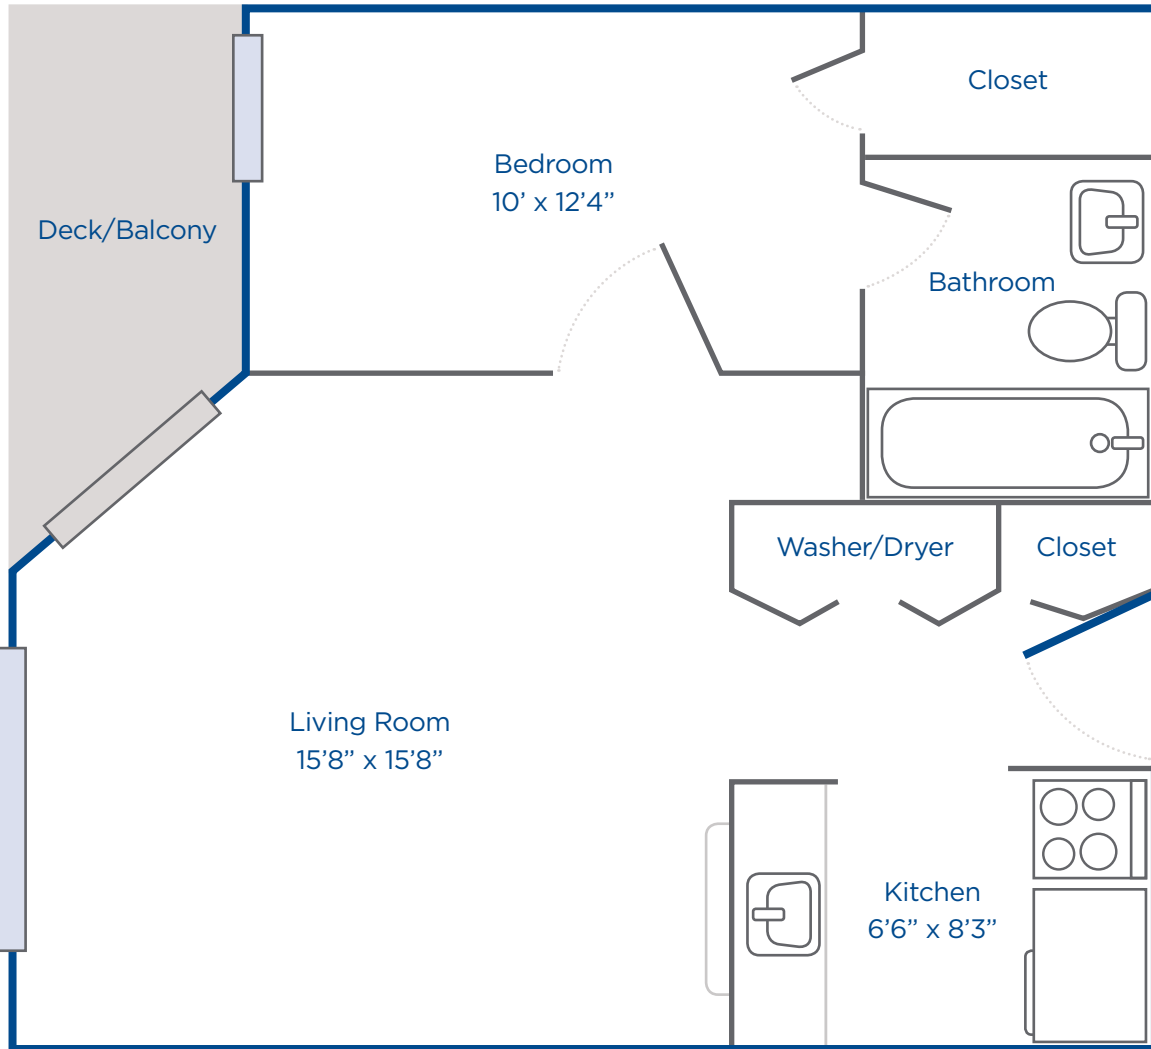

Assisted Living at Gull Creek

One Bedroom 625 sq.ft.*

*approximate apartment size

MONTHLY FEE	SECOND PERSON
\$4,000	\$1,600

One Meadow St. | Berlin, MD 21811
 Toll Free: 888.485.5273 | 410.641.3171
www.gullcreek.com