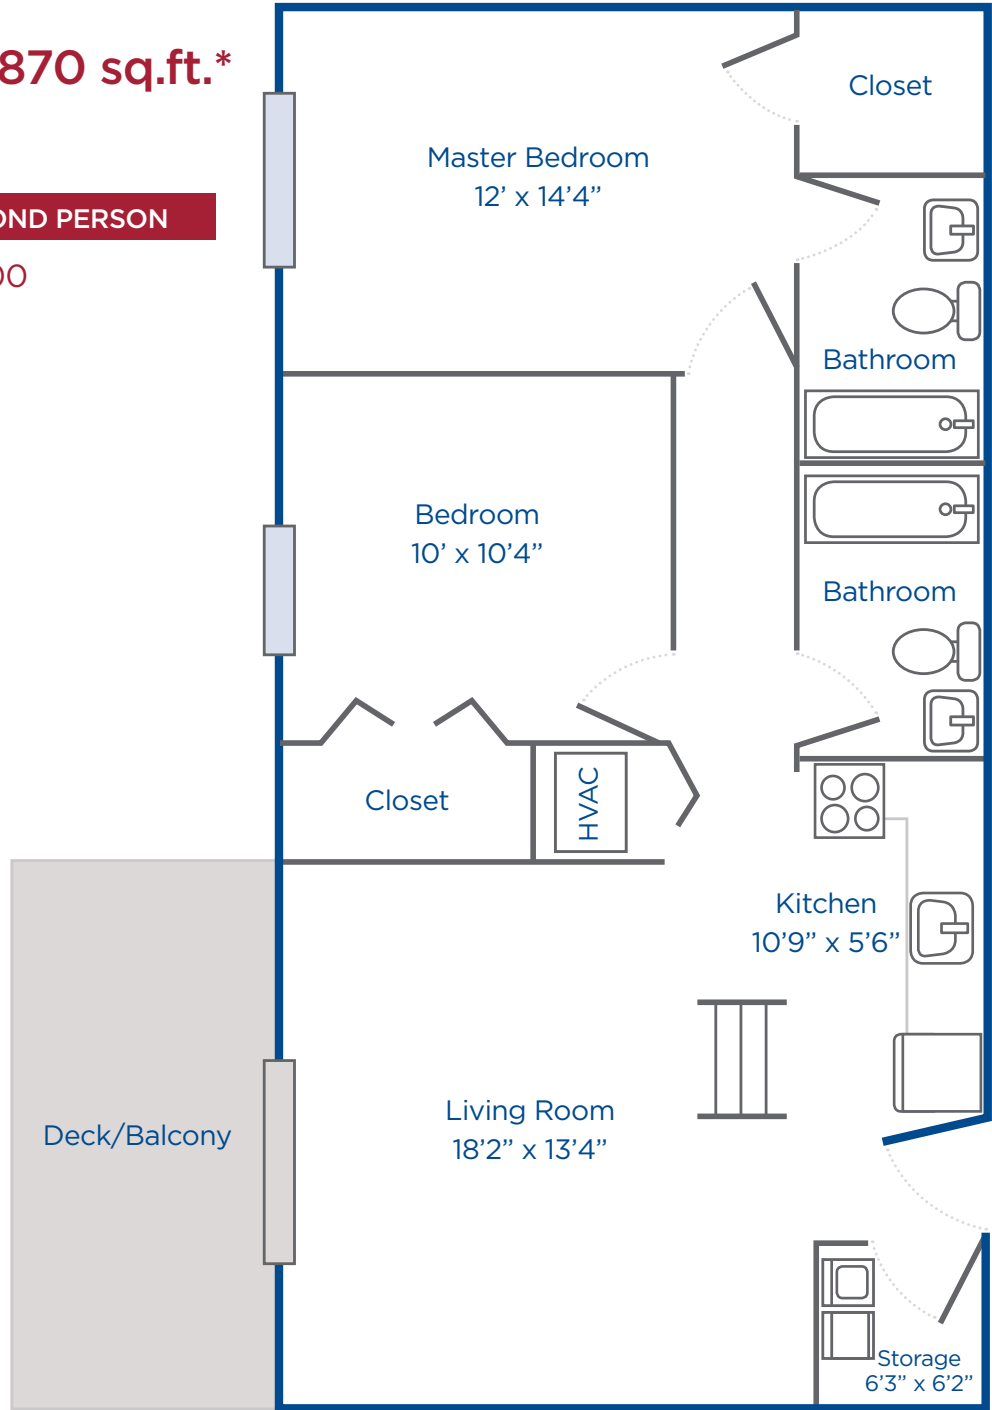

Assisted Living

at Gull Creek

Two Bedroom 870 sq.ft.*

*approximate apartment size

MONTHLY FEE	SECOND PERSON
\$4,400	\$1600

One Meadow St. | Berlin, MD 21811
Toll Free: 888.485.5273 | 410.641.3171
www.gullcreek.com