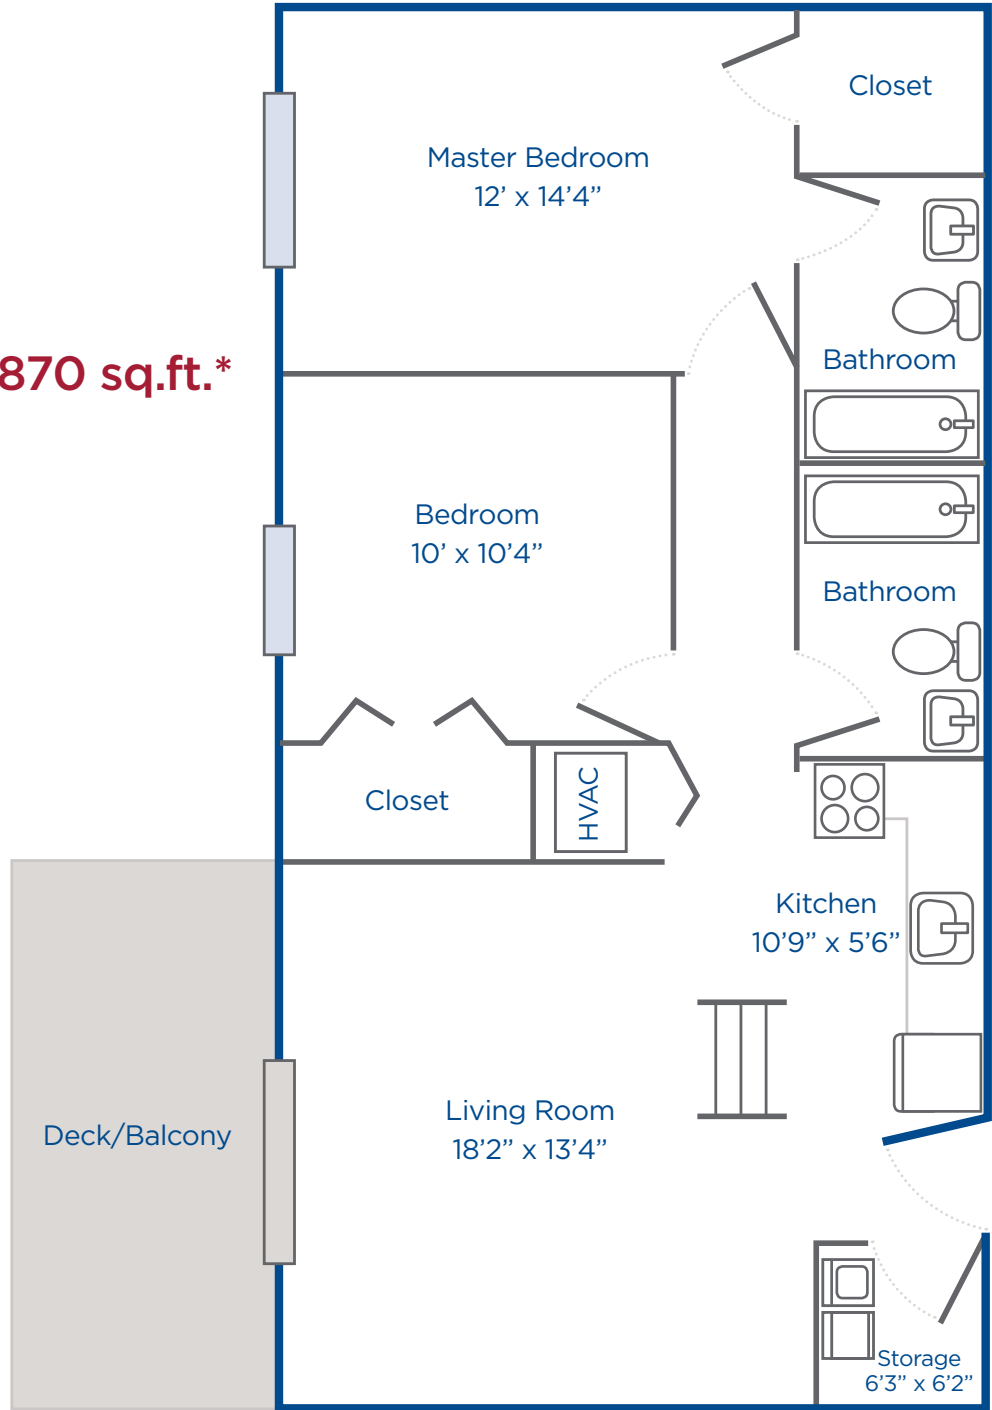

## Two Bedroom 870 sq.ft.\*

\*approximate apartment size

One Meadow St. | Berlin, MD 21811  
 Toll Free: 888.485.5273 | 410.641.3171  
[www.gullcreek.com](http://www.gullcreek.com)

*Senior Living on Maryland's Eastern Shore*