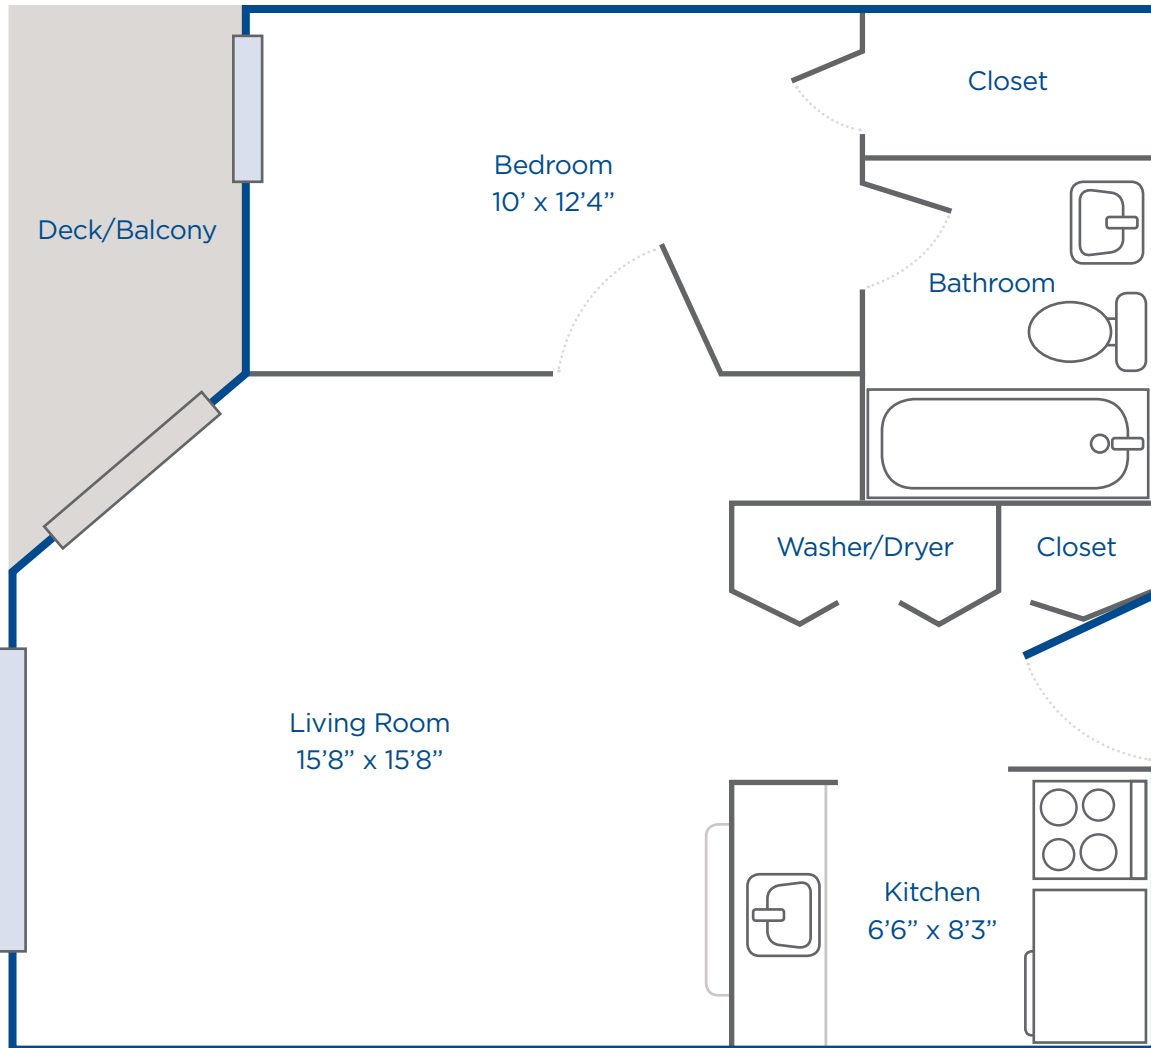

Assisted Living at Gull Creek

One Bedroom 625 sq.ft.*

*approximate apartment size

One Meadow St. | Berlin, MD 21811
 Toll Free: 888.485.5273 | 410.641.3171
www.gullcreek.com

Senior Living on Maryland's Eastern Shore