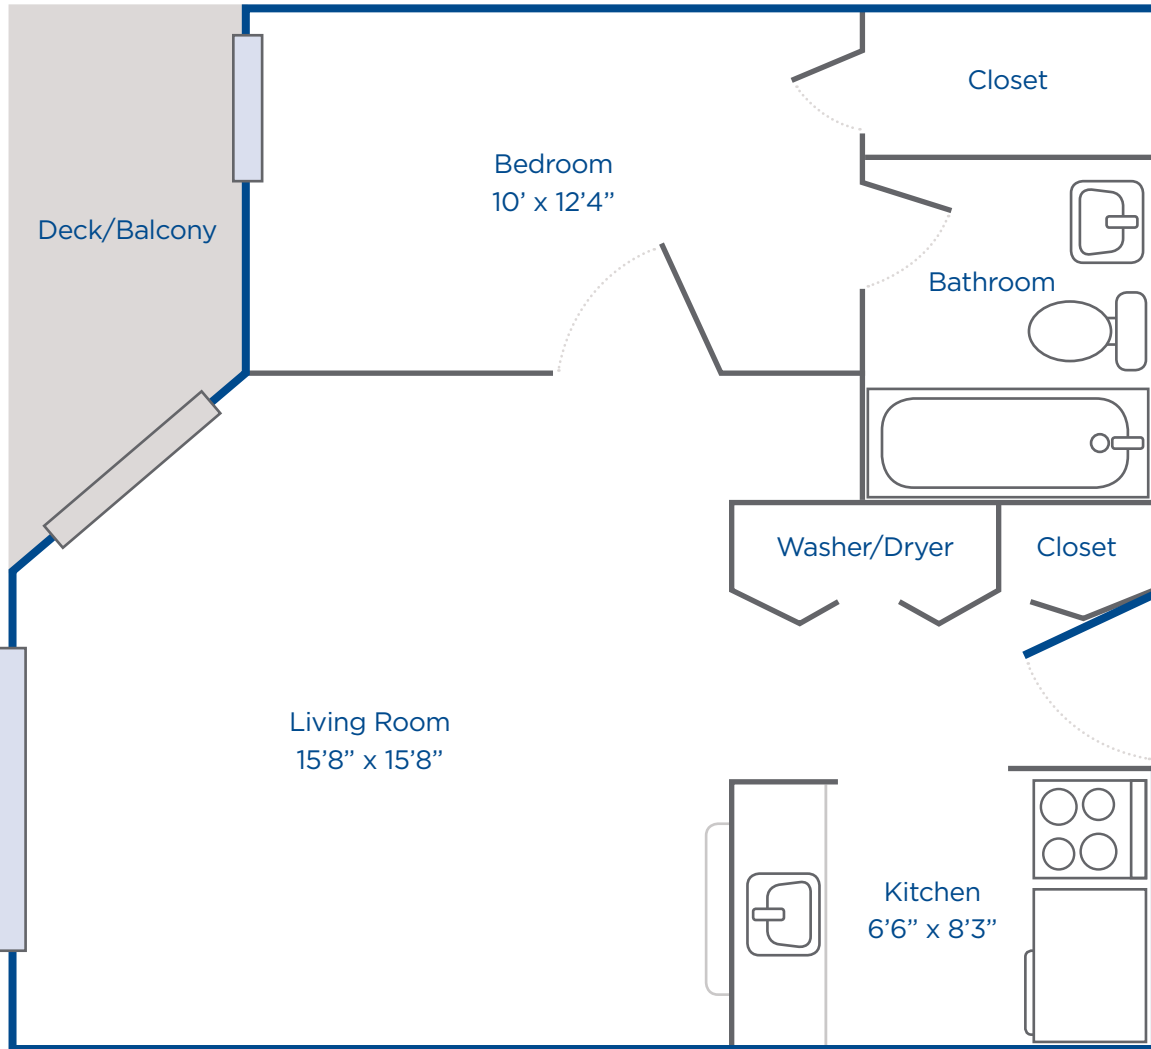

## One Bedroom 625 sq.ft.\*

\*approximate apartment size

MONTHLY FEE	SECOND PERSON
\$2,997	\$237

One Meadow St. | Berlin, MD 21811  
 Toll Free: 888.485.5273 | 410.641.3171  
[www.gullcreek.com](http://www.gullcreek.com)