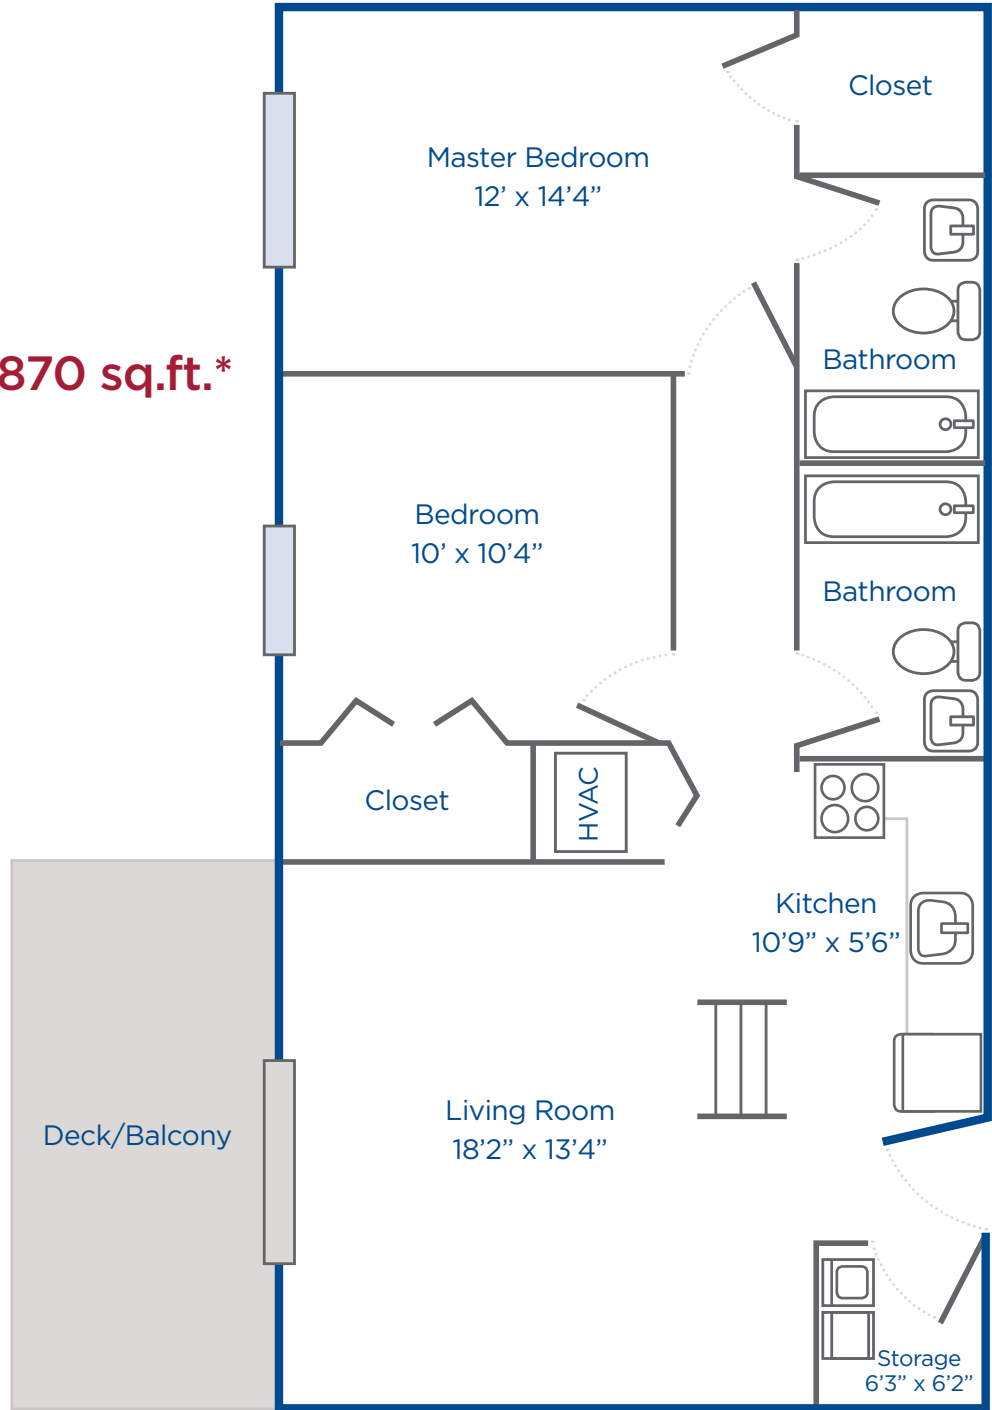

Independent Living

at Gull Creek

Two Bedroom 870 sq.ft.*

*approximate apartment size

One Meadow St. | Berlin, MD 21811
 Toll Free: 888.485.5273 | 410.641.3171
www.gullcreek.com

Senior Living on Maryland's Eastern Shore