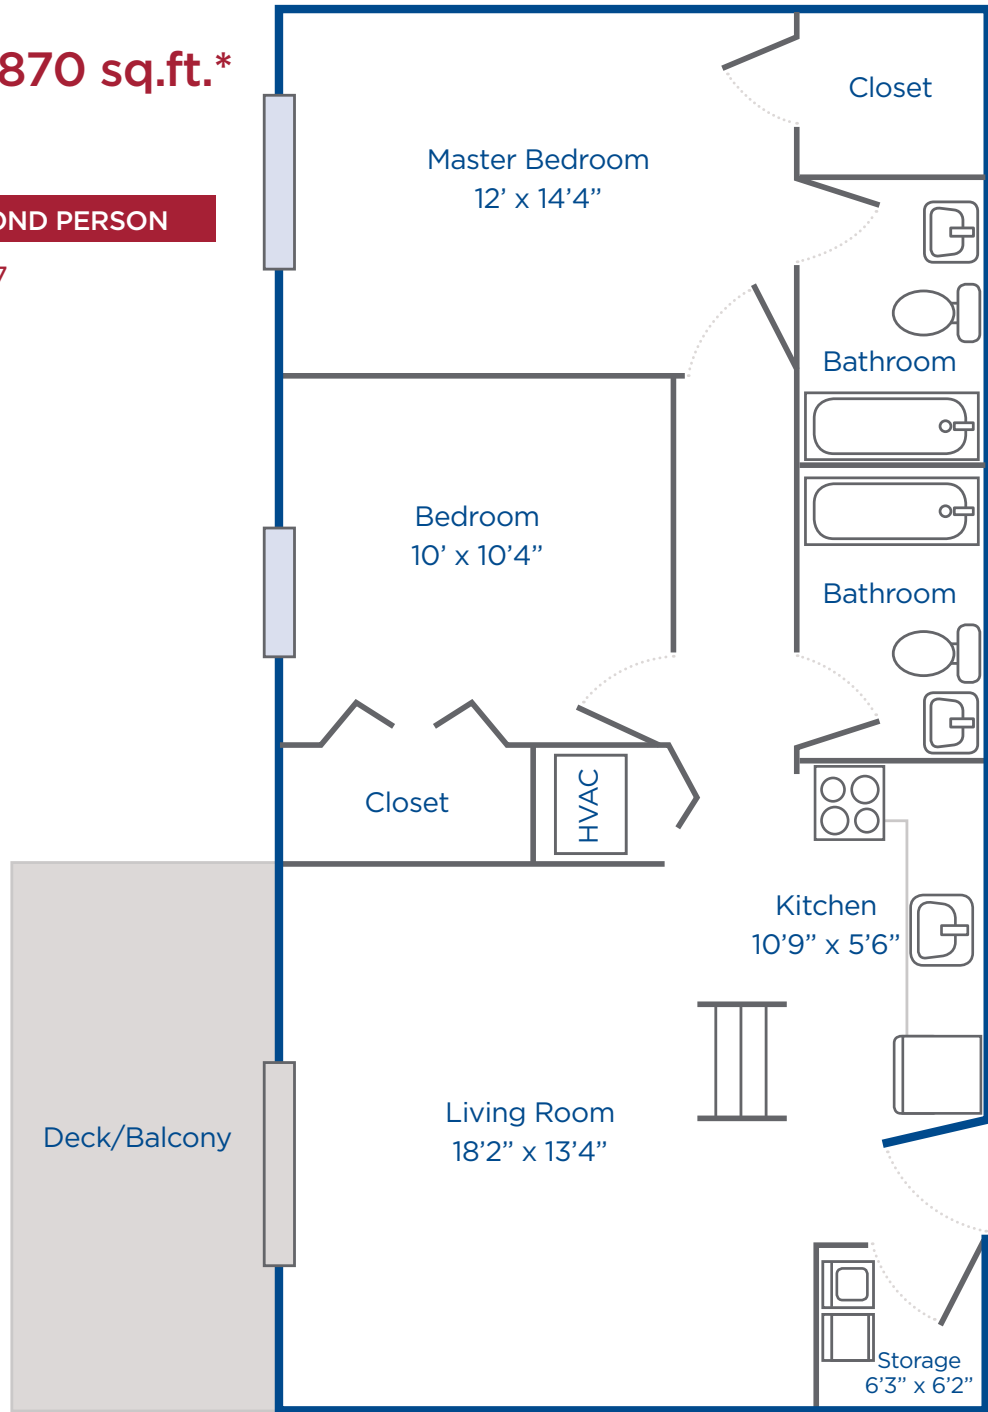

## Two Bedroom 870 sq.ft.\*

\*approximate apartment size

MONTHLY FEE	SECOND PERSON
\$3,358	\$237

One Meadow St. | Berlin, MD 21811  
 Toll Free: 888.485.5273 | 410.641.3171  
[www.gullcreek.com](http://www.gullcreek.com)