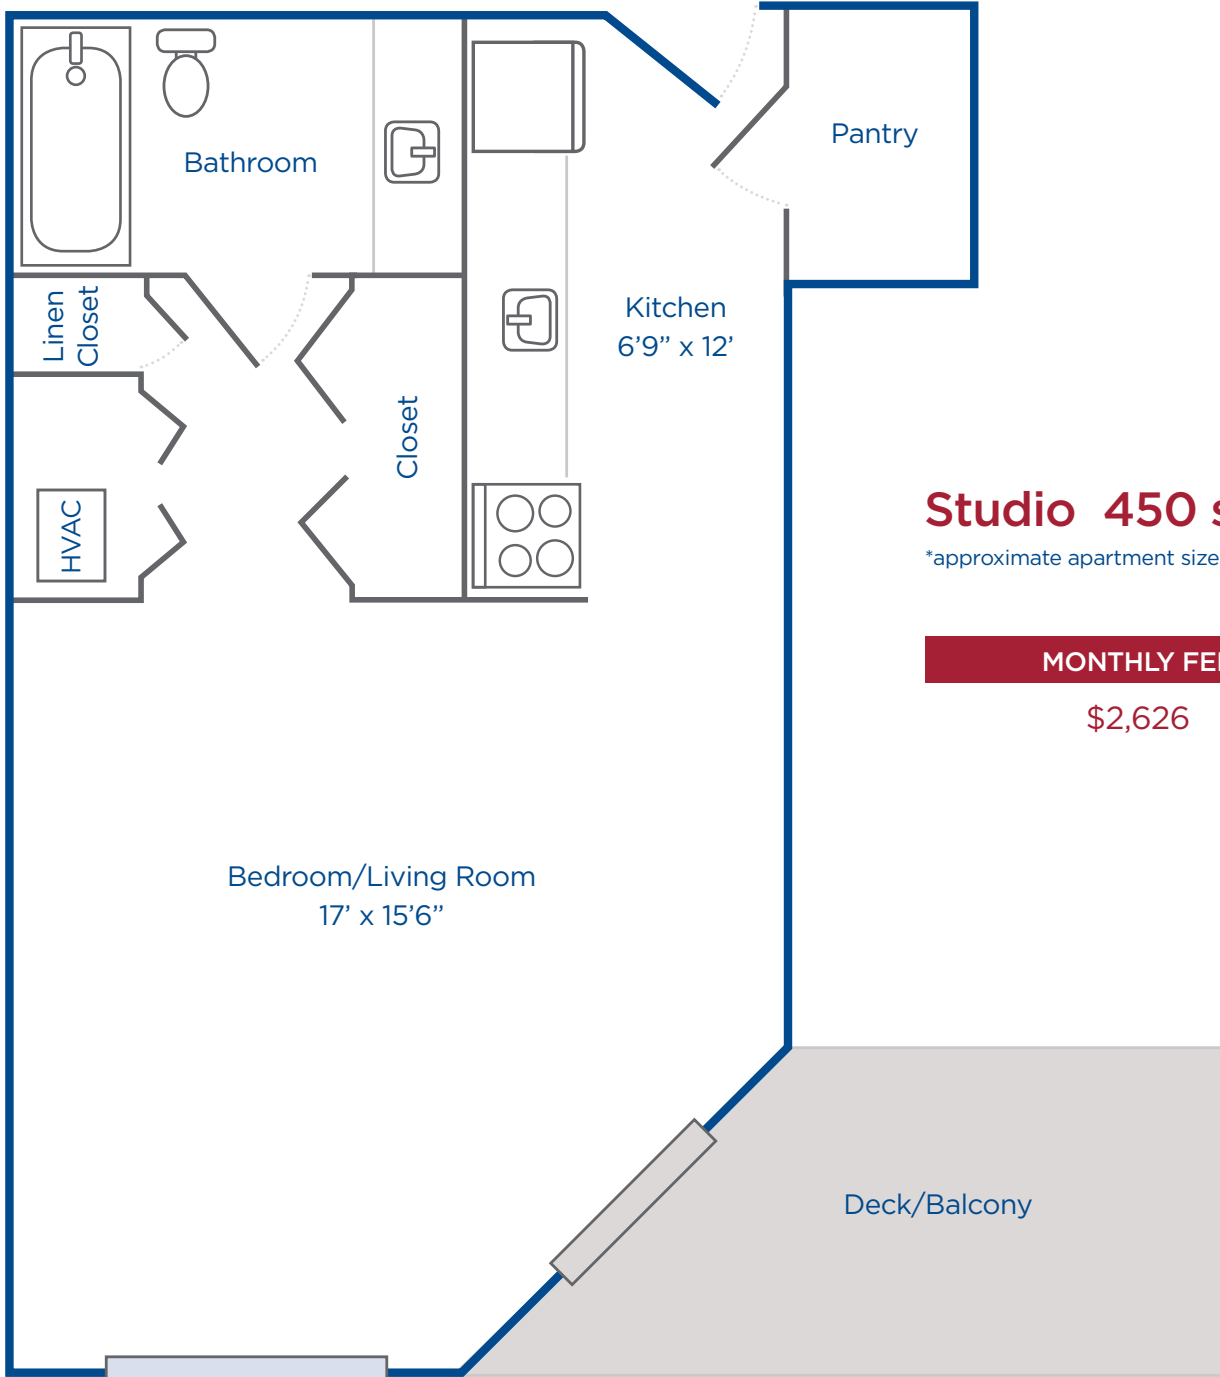

# Independent Living

at Gull Creek

**Studio 450 sq.ft.\***

\*approximate apartment size

**MONTHLY FEE**

**\$2,626**

**Gull creek**  
A Senior Living Community

One Meadow St. | Berlin, MD 21811  
Toll Free: 888.485.5273 | 410.641.3171  
[www.gullcreek.com](http://www.gullcreek.com)