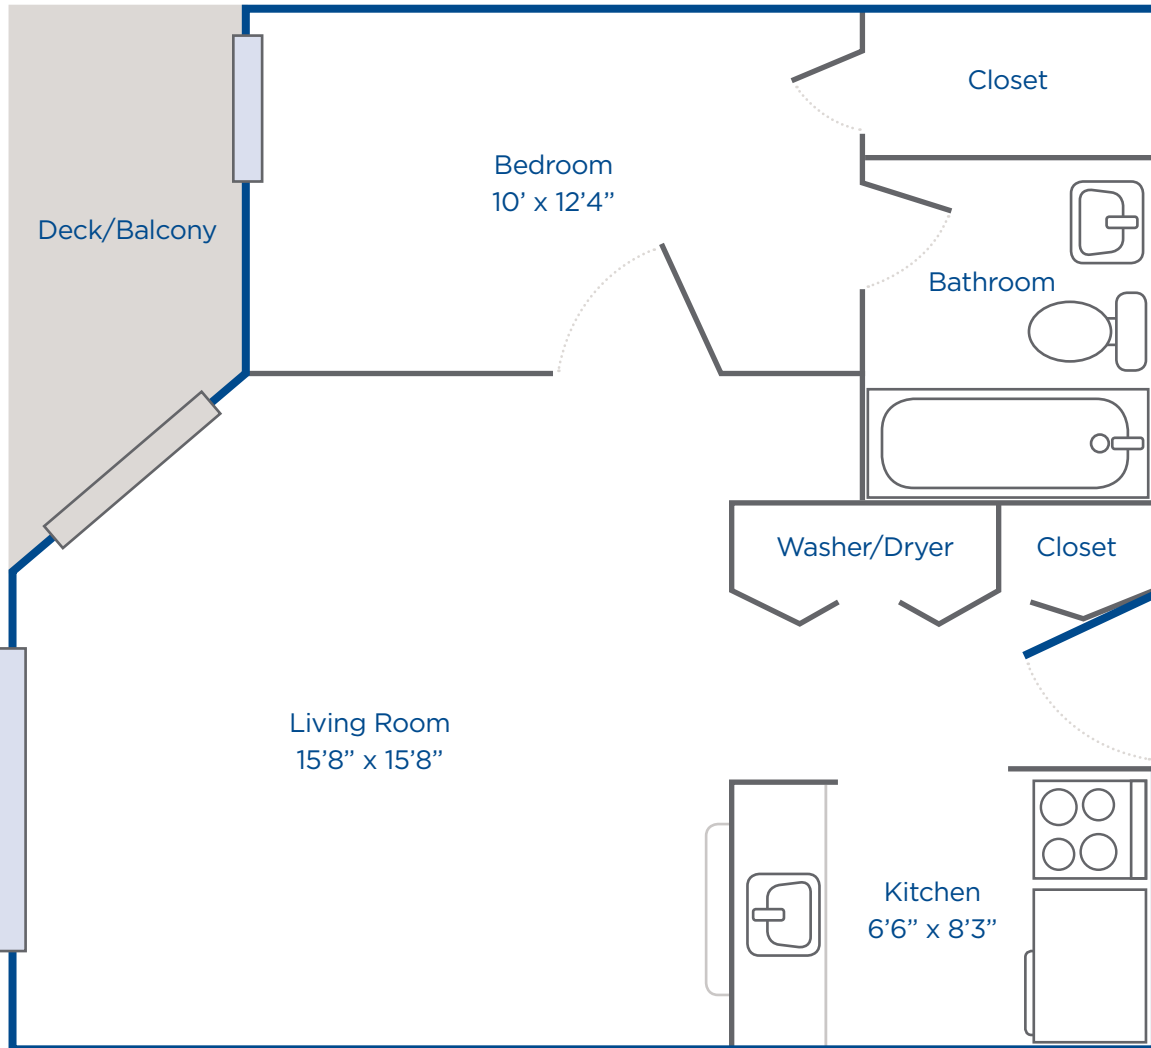

Independent Living

at Gull Creek

One Bedroom 625 sq.ft.*

*approximate apartment size

Gull creek
A Senior Living Community

One Meadow St. | Berlin, MD 21811
 Toll Free: 888.485.5273 | 410.641.3171
www.gullcreek.com