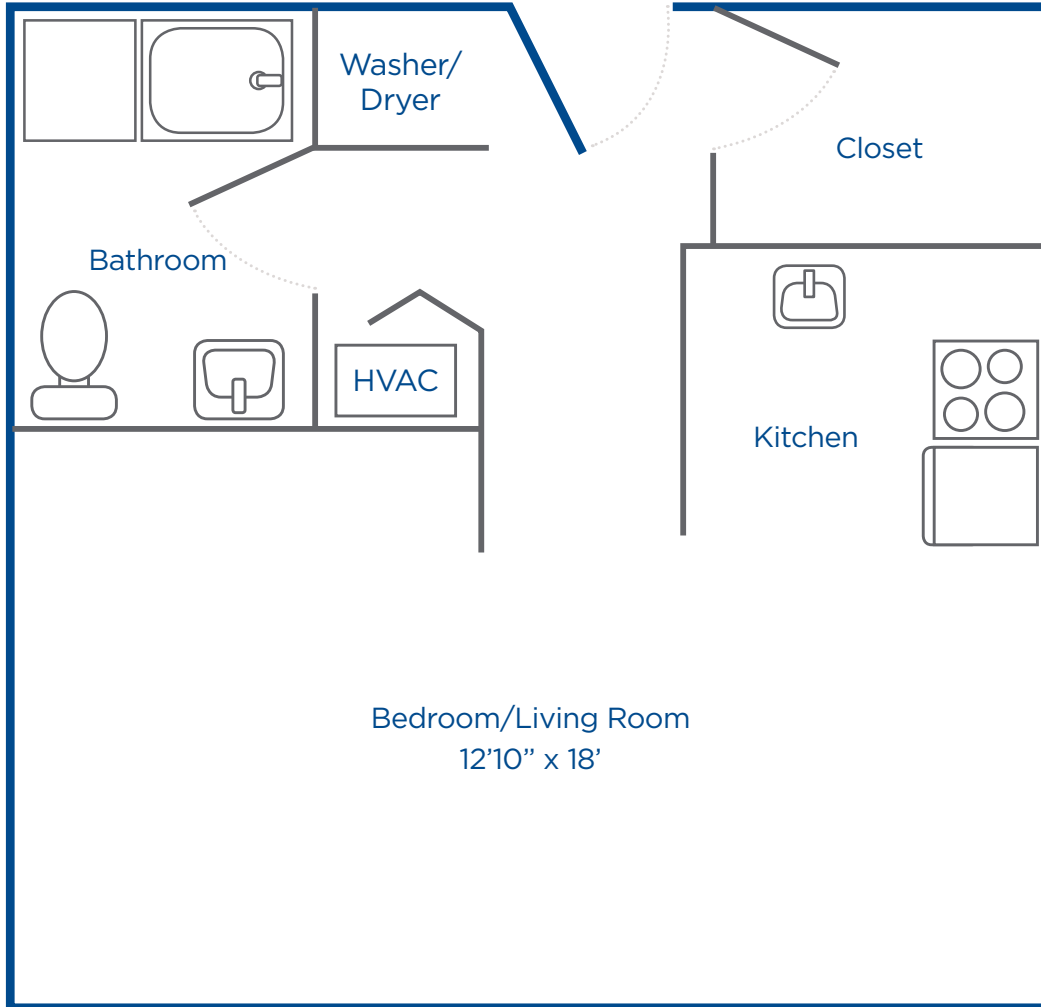

Assisted Living

at Gull Creek

Studio 455 sq.ft.*

*approximate apartment size

MONTHLY FEE

\$3,800

One Meadow St. | Berlin, MD 21811
Toll Free: 888.485.5273 | 410.641.3171
www.gullcreek.com

Senior Living on Maryland's Eastern Shore