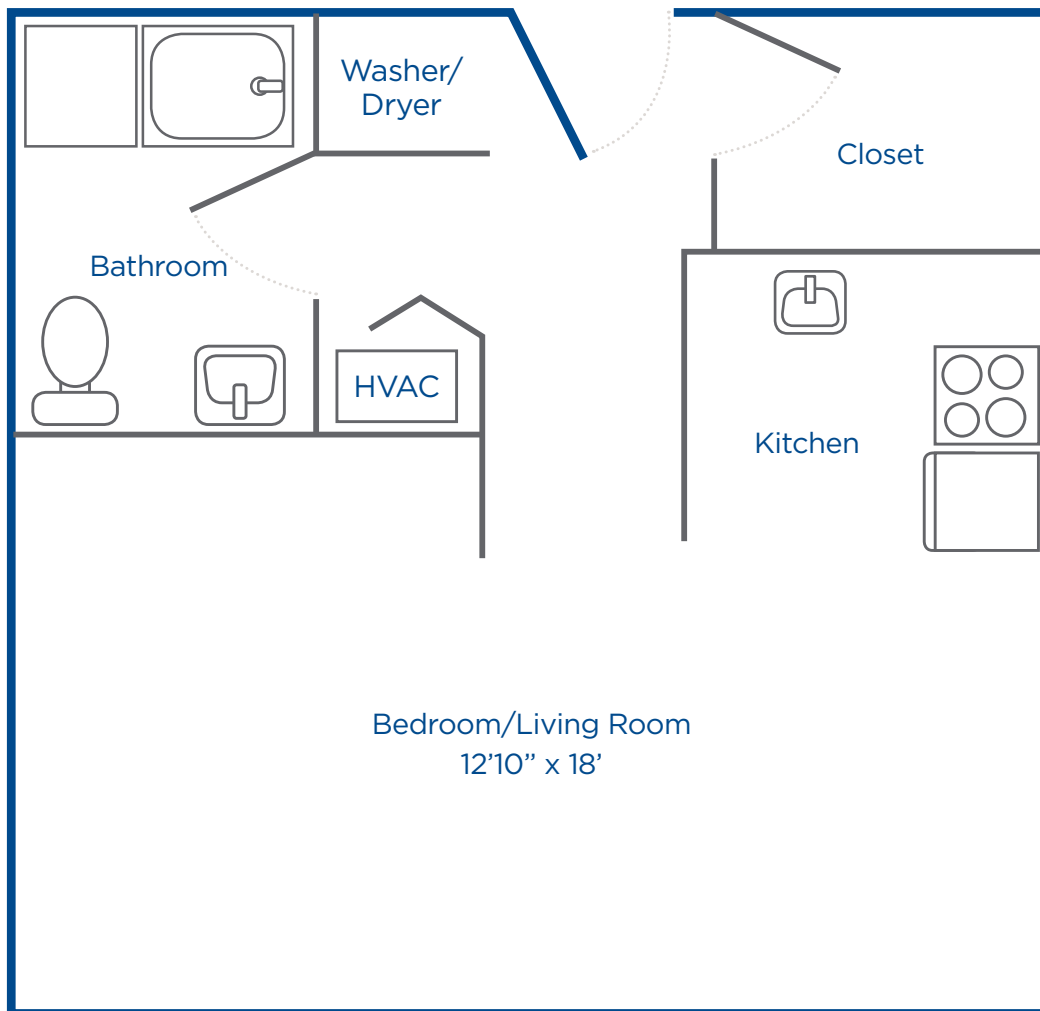

# Treasure Cove Memory Care

at Gull Creek

**Studio 455 sq.ft.\***

\*approximate apartment size

**Gull creek**  
A Senior Living Community

One Meadow St. | Berlin, MD 21811  
Toll Free: 888.485.5273 | 410.641.3171  
[www.gullcreek.com](http://www.gullcreek.com)