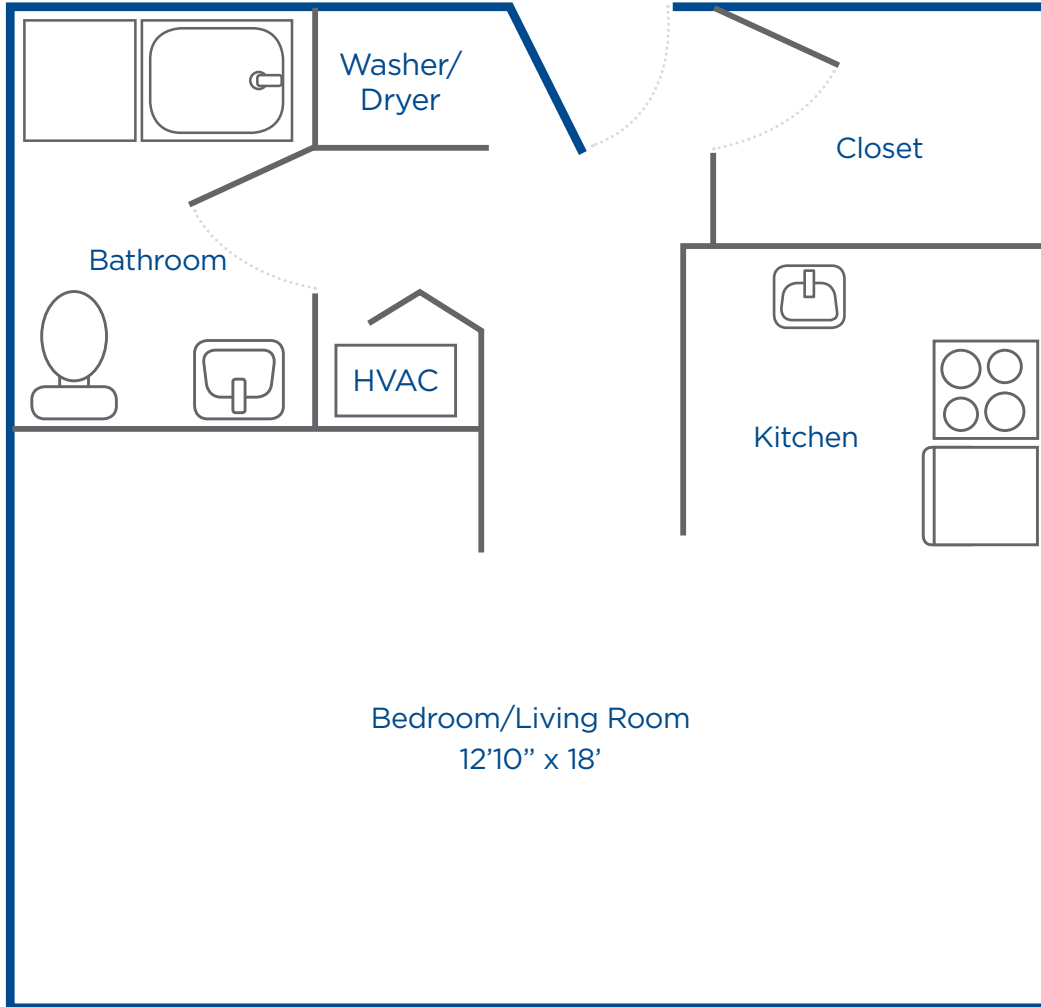

Memory Care

at Gull Creek

Studio 455 sq.ft.*

*approximate apartment size

MONTHLY FEE

\$5,100

One Meadow St. | Berlin, MD 21811
Toll Free: 888.485.5273 | 410.641.3171
www.gullcreek.com

Senior Living on Maryland's Eastern Shore