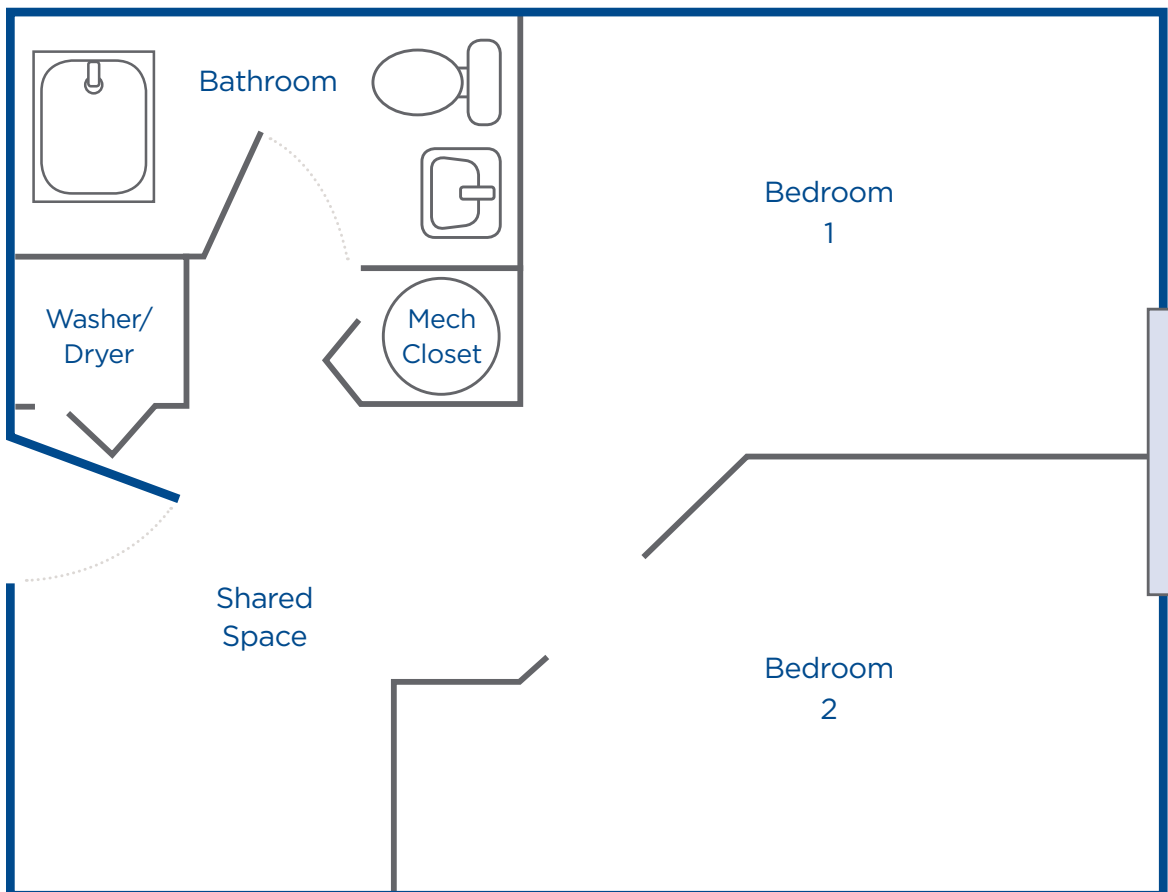

## Companion Suite 225 sq.ft.\*

\*approximate apartment size

**Gull creek**  
A Senior Living Community

One Meadow St. | Berlin, MD 21811  
Toll Free: 888.485.5273 | 410.641.3171  
[www.gullcreek.com](http://www.gullcreek.com)