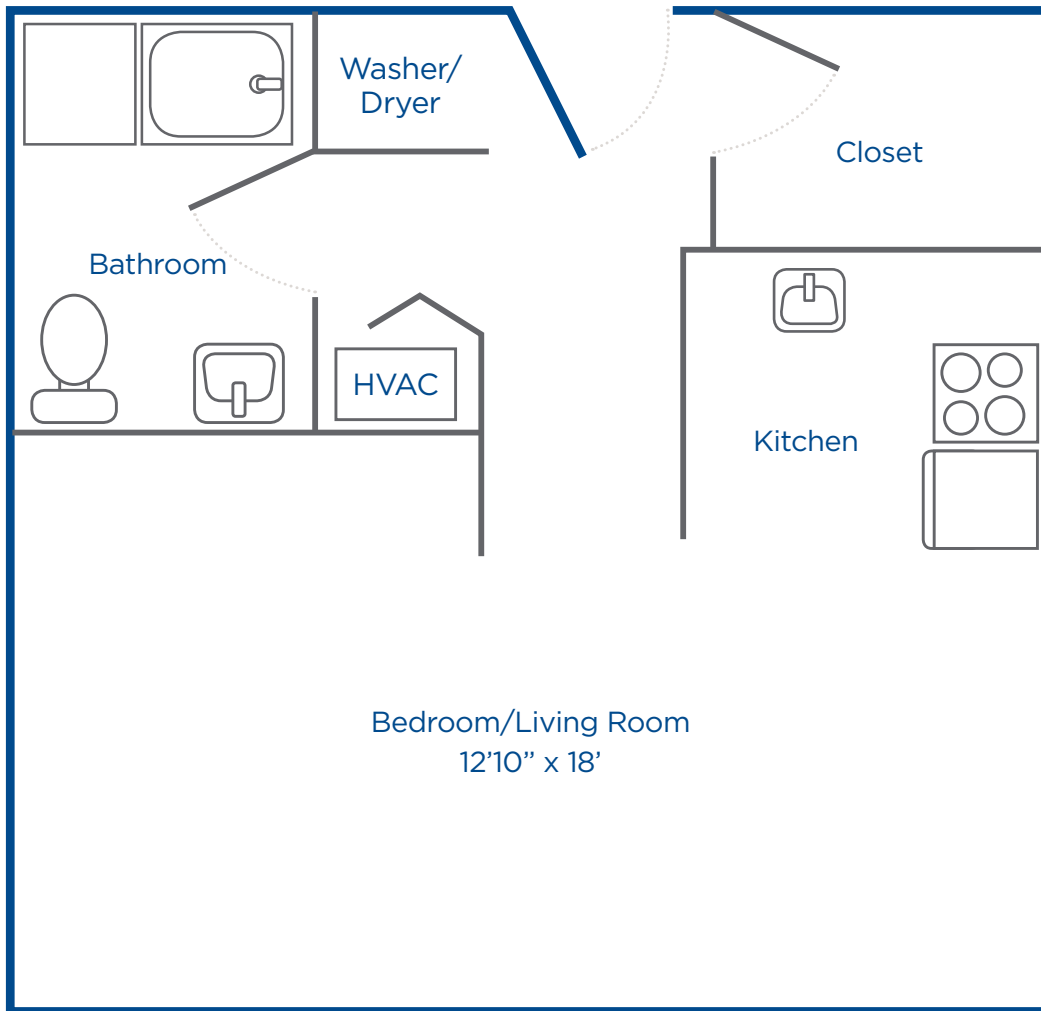

Assisted Living

at Gull Creek

Studio 455 sq.ft.*

*approximate apartment size

One Meadow St. | Berlin, MD 21811
Toll Free: 888.485.5273 | 410.641.3171
www.gullcreek.com

Senior Living on Maryland's Eastern Shore