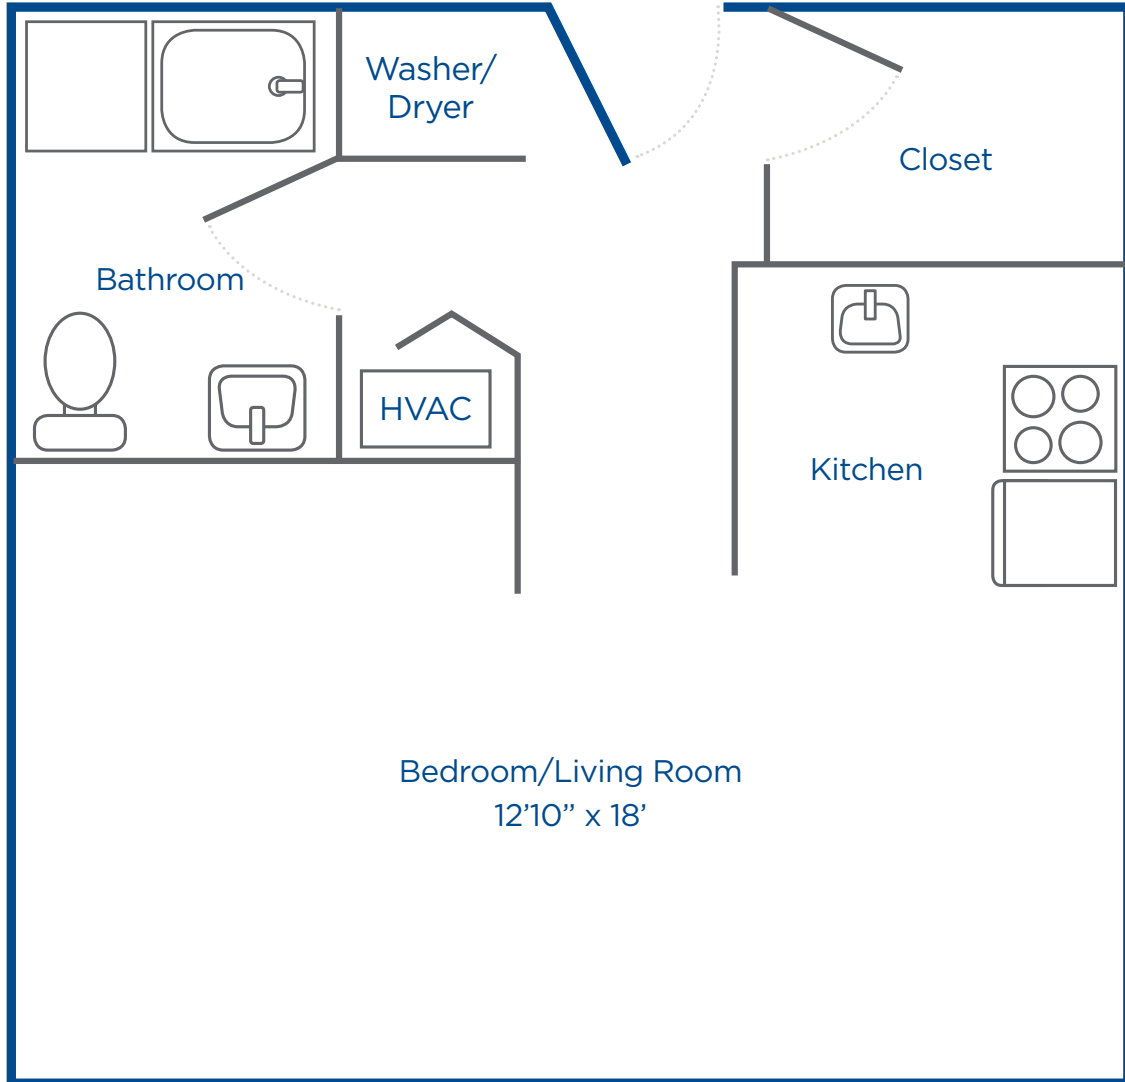

Apartment Styles

at Gull Creek

Studio 455 sq.ft.*

*approximate apartment size

One Meadow St. | Berlin, MD 21811
 Toll Free: 888.485.5273 | 410.641.3171
www.gullcreek.com

Senior Living on Maryland's Eastern Shore