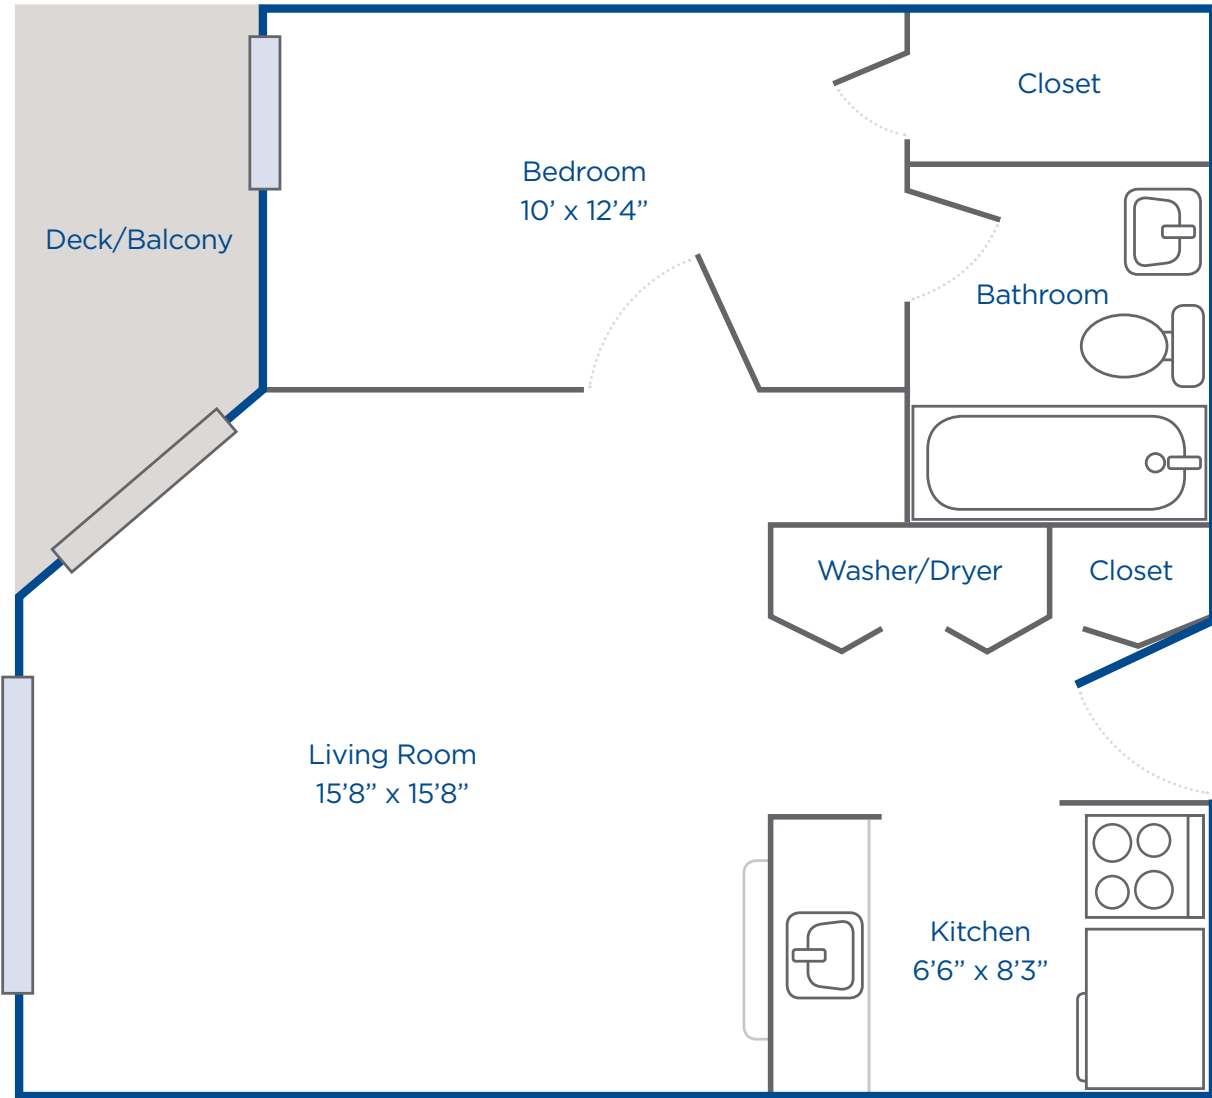

## One Bedroom 625 sq.ft.\*

\*approximate apartment size

**Gull creek**  
*A Senior Living Community*

One Meadow St. | Berlin, MD 21811  
 Toll Free: 888.485.5273 | 410.641.3171  
[www.gullcreek.com](http://www.gullcreek.com)