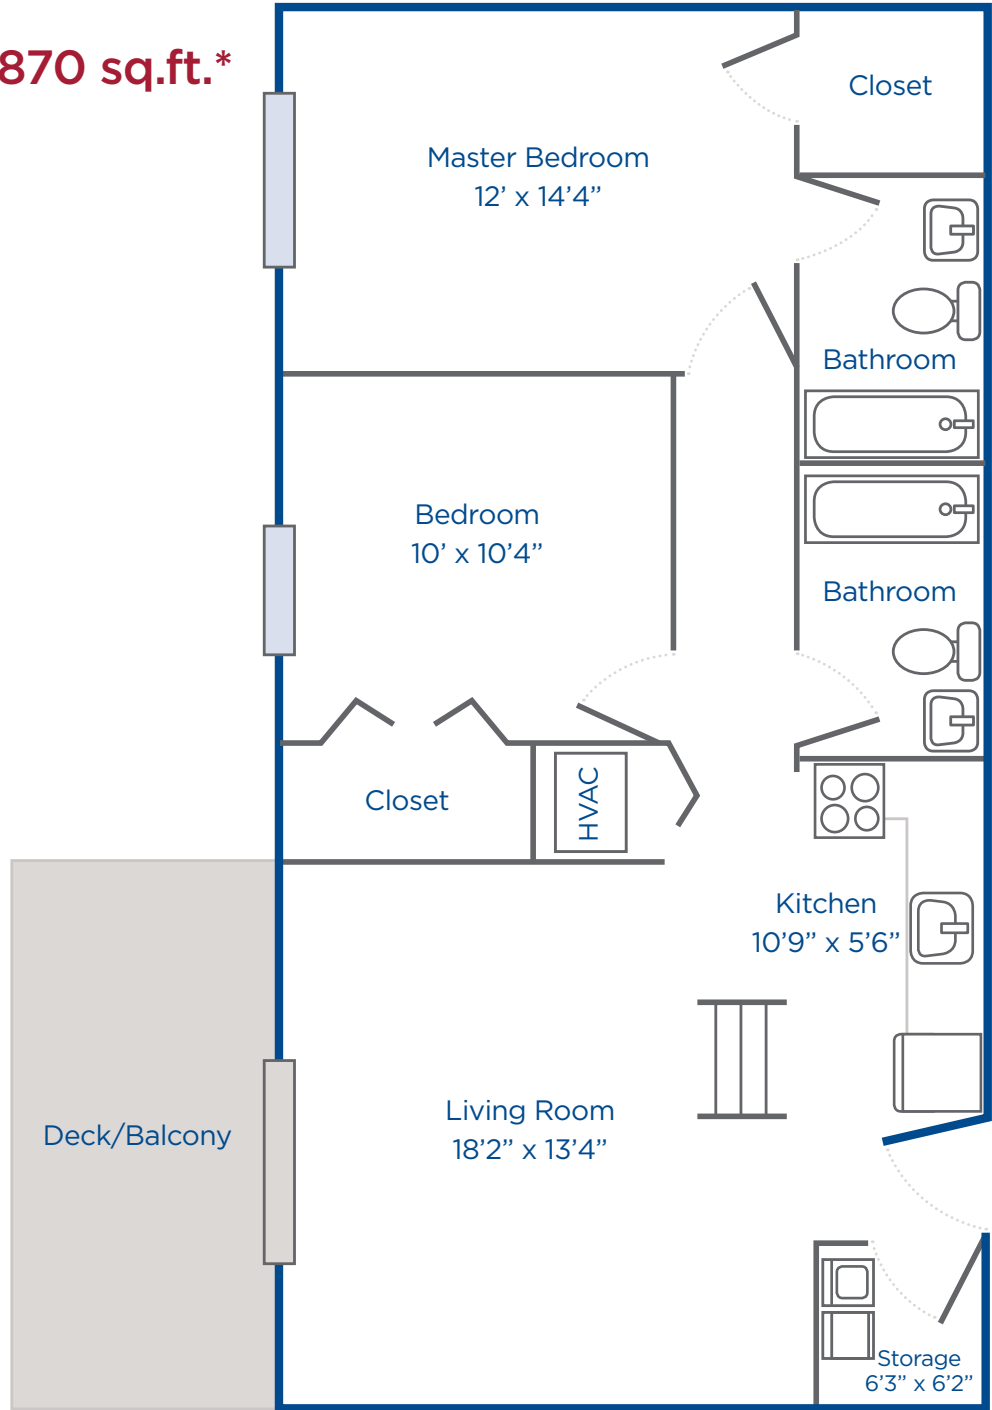

Apartment Styles

at Gull Creek

Two Bedroom 870 sq.ft.*

*approximate apartment size

One Meadow St. | Berlin, MD 21811
 Toll Free: 888.485.5273 | 410.641.3171
www.gullcreek.com

Senior Living on Maryland's Eastern Shore